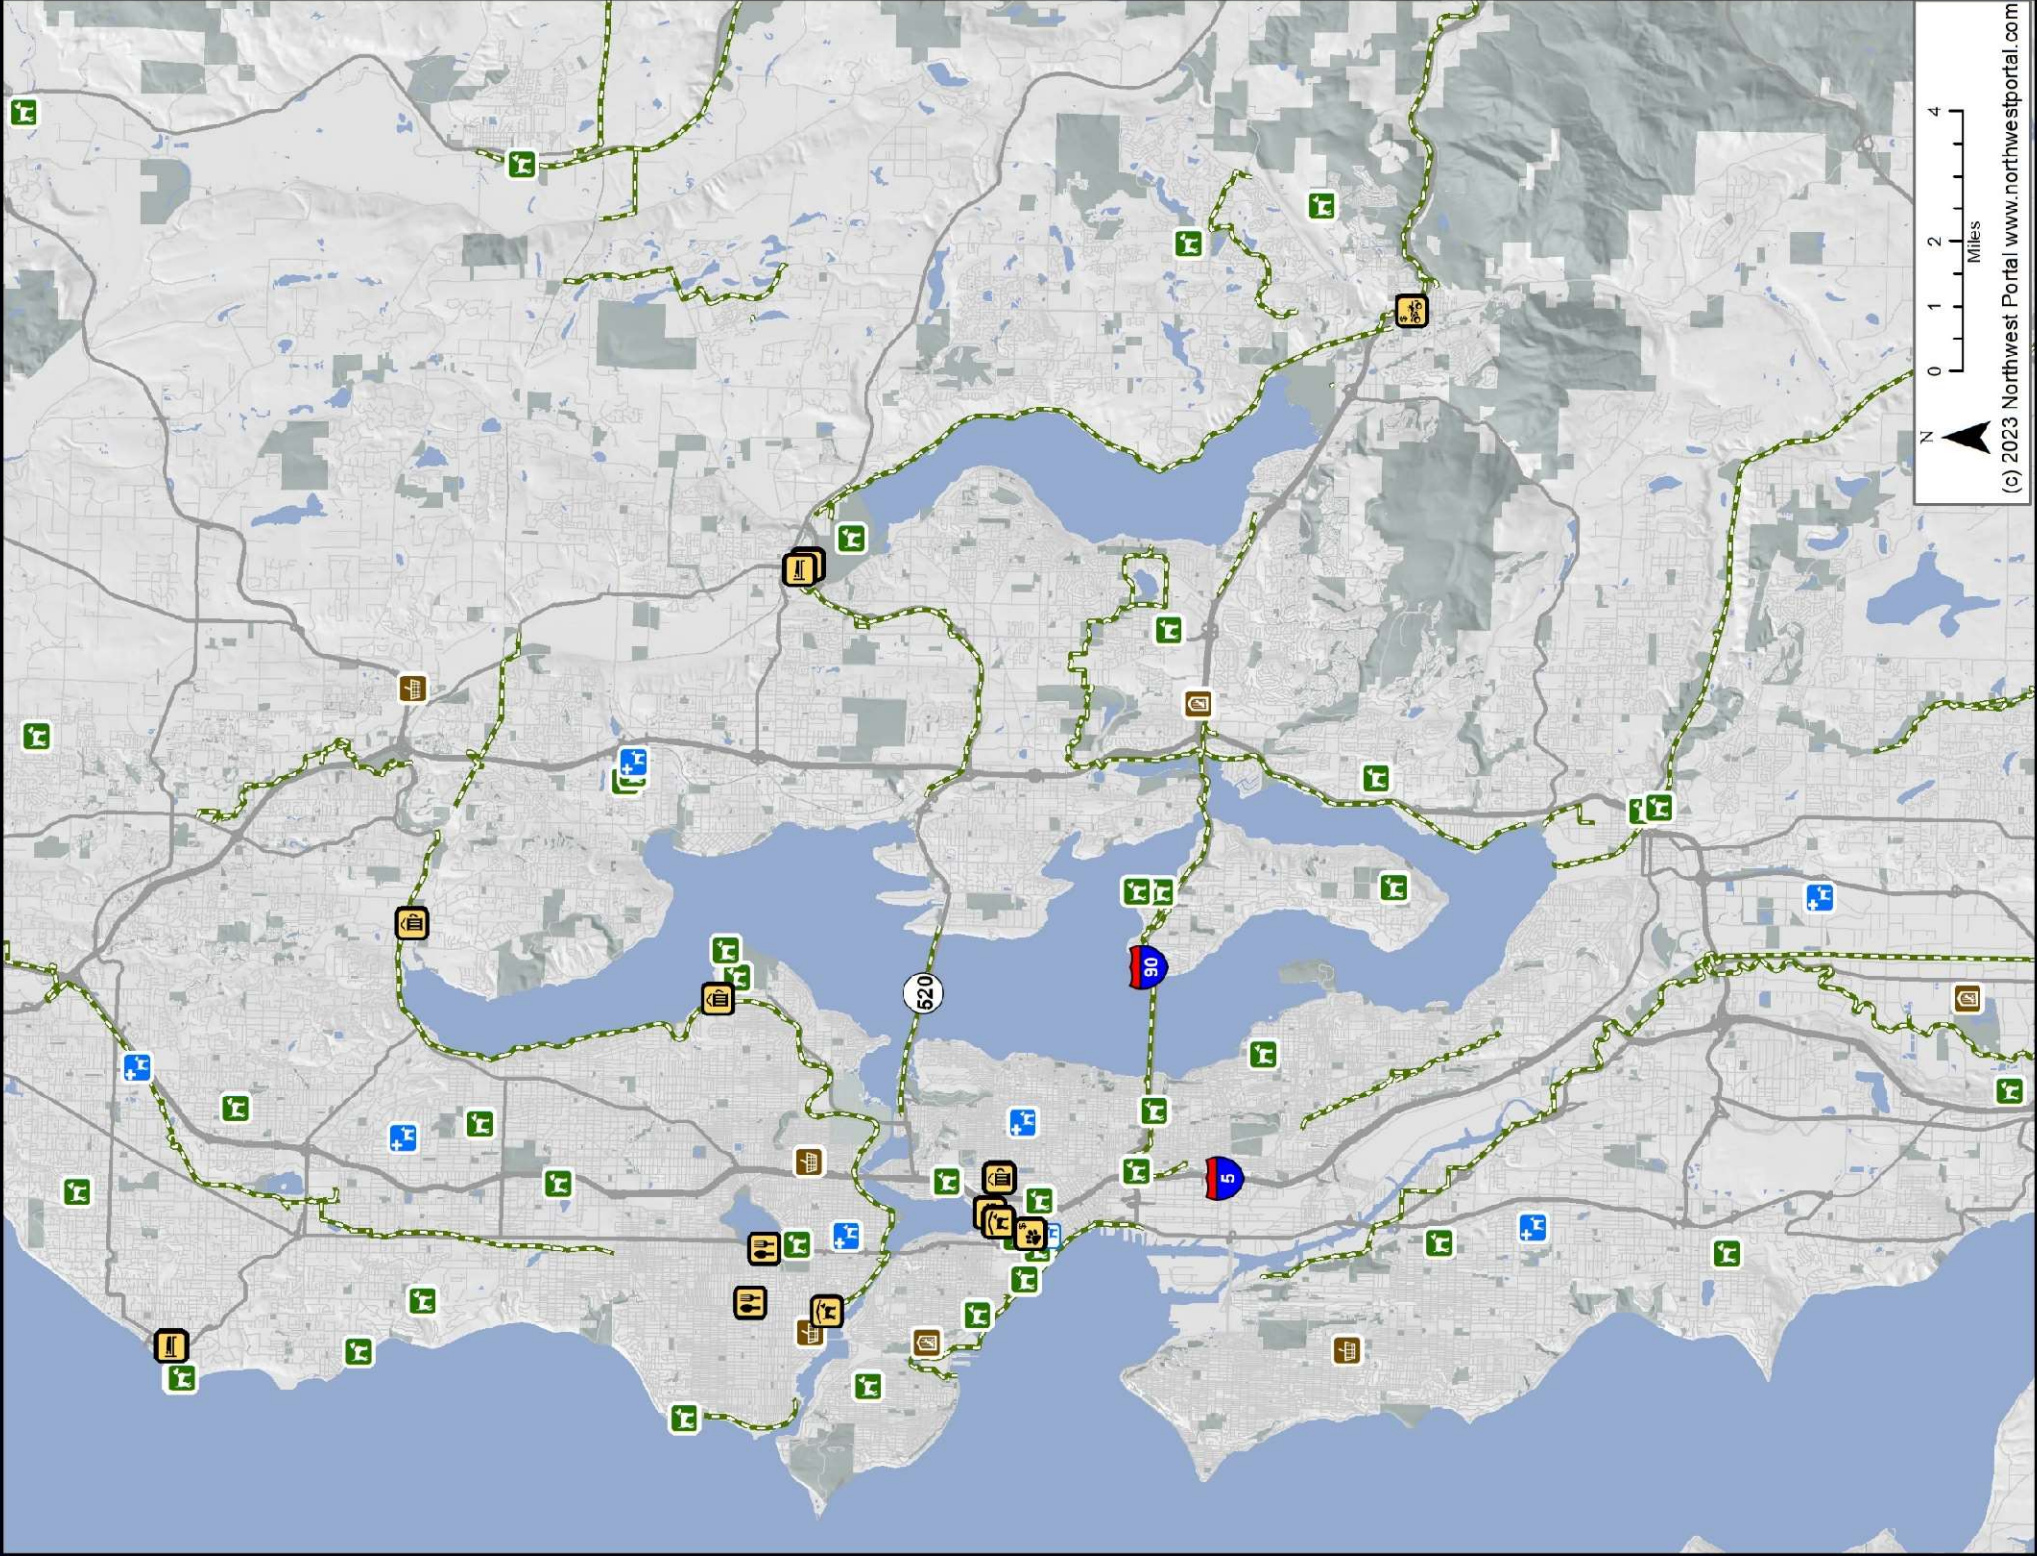

Seattle Pup Dog Map Green Lake & Discovery Park

Find places to take your pup with the Dog NW web map & Seattle Pup Magazine

nwpmaps.com/dogs

- | | |
|----------------|----------------|
| Veterinarian | Dog Favorites |
| Emergency Vet | Businesses |
| Animal Shelter | Regional Trail |
| Pet Food Bank | Trail |
| Off-Leash Area | Park |
| | UW Campus |

(c) 2023 Northwest Portal
northwestportal.com

0 1 2 3 4
Miles
N
(c) 2023 Northwest Portal www.northwestportal.com