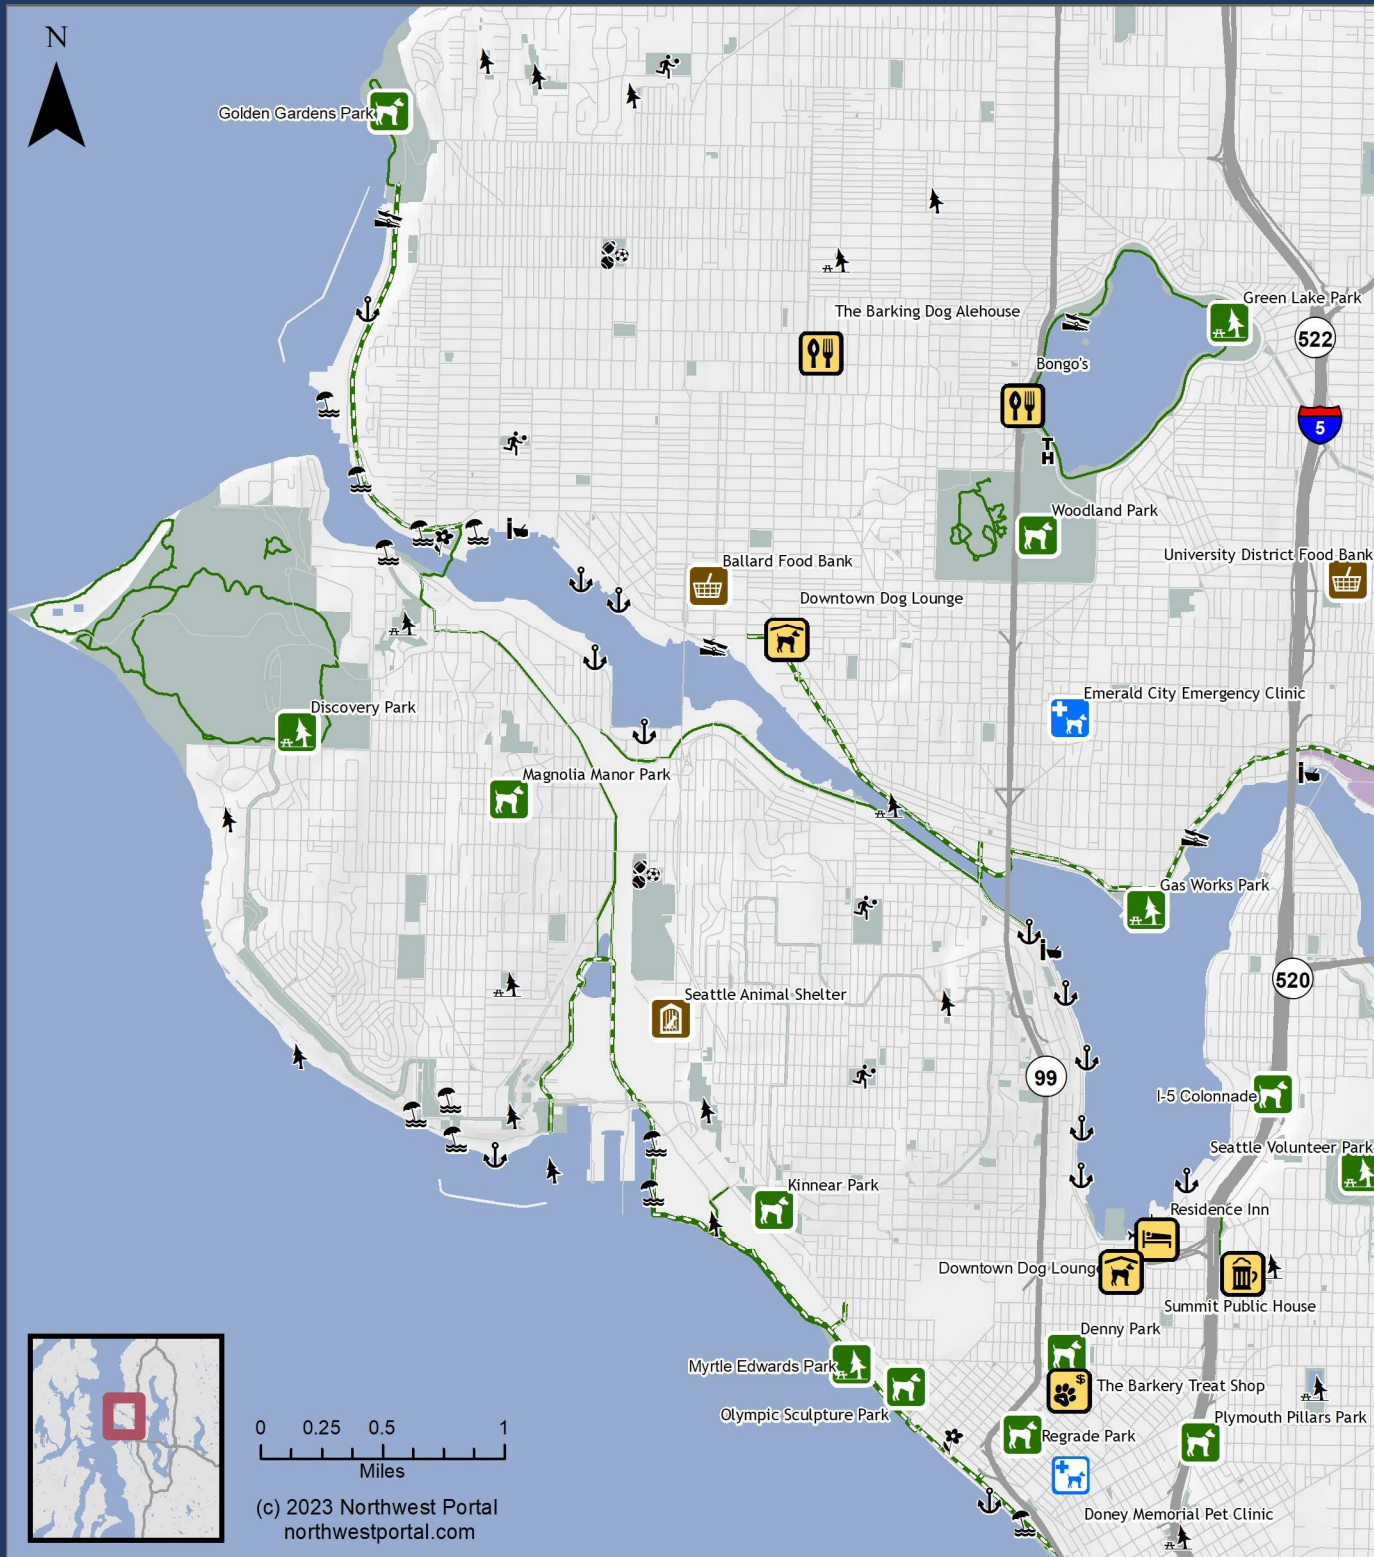

Seattle Pup Dog Map Green Lake & Discovery Park

Find places to take your pup with the Dog NW web map & Seattle Pup Magazine

nwpmaps.com/dogs

- | | |
|----------------|----------------|
| Veterinarian | Dog Favorites |
| Emergency Vet | Businesses |
| Animal Shelter | Regional Trail |
| Pet Food Bank | Trail |
| Off-Leash Area | Park |
| | UW Campus |

(c) 2023 Northwest Portal
northwestportal.com

0 1 2 3 4
Miles
N
(c) 2023 Northwest Portal www.northwestportal.com