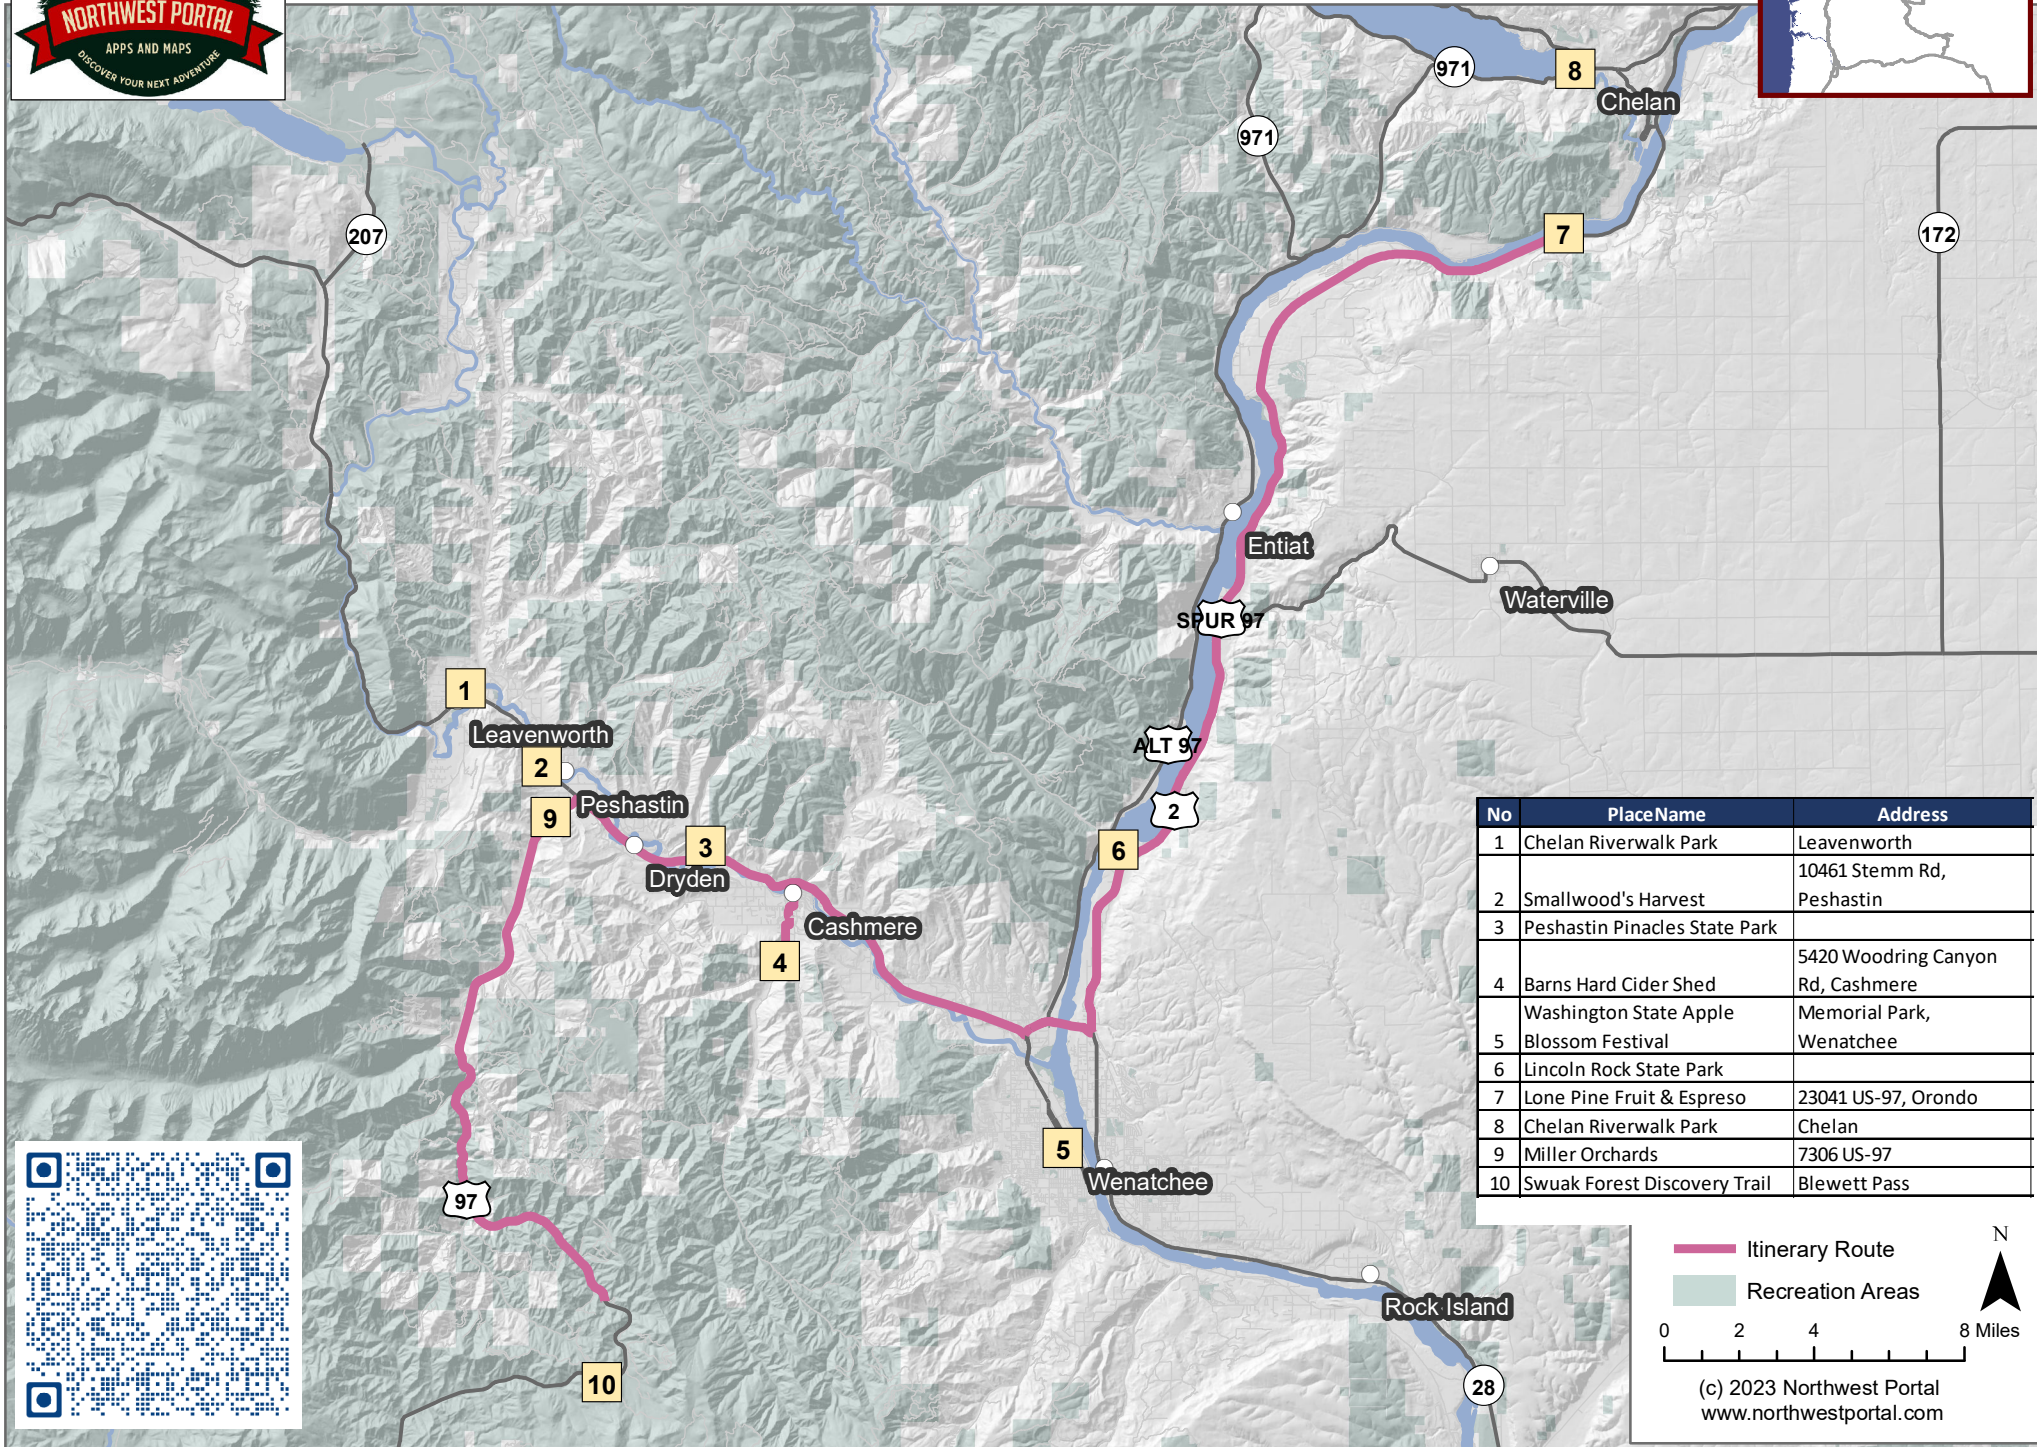

Apple Blossom Drive: Leavenworth to Chelan

No	Place Name	Address
1	Chelan Riverwalk Park	Leavenworth
2	Smallwood's Harvest	10461 Stemm Rd, Peshastin
3	Peshastin Pinacles State Park	
4	Barns Hard Cider Shed	5420 Woodring Canyon Rd, Cashmere
5	Washington State Apple Blossom Festival	Memorial Park, Wenatchee
6	Lincoln Rock State Park	
7	Lone Pine Fruit & Espresso	23041 US-97, Orondo
8	Chelan Riverwalk Park	Chelan
9	Miller Orchards	7306 US-97
10	Swiak Forest Discovery Trail	Blewett Pass